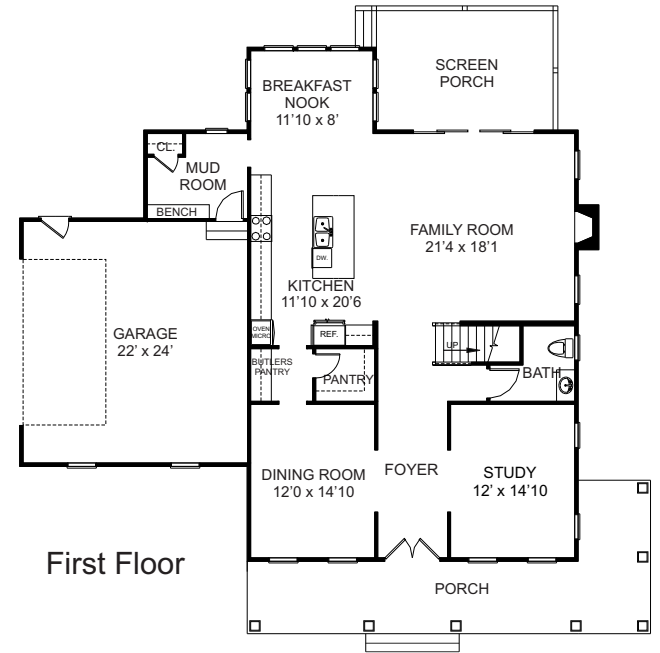

Farmington

3403

4 Bedroom Home with 3.5 Full Baths.

Floor plans may vary from artist's representation, some items are optional and are available at additional costs.

www.rwbuilder.com

Approx. Sq. Footage
1529 1st Floor
1874 2nd Floor
=====
3,403 Total Sq. Ft.
427 Unfin. 3rd Fl.