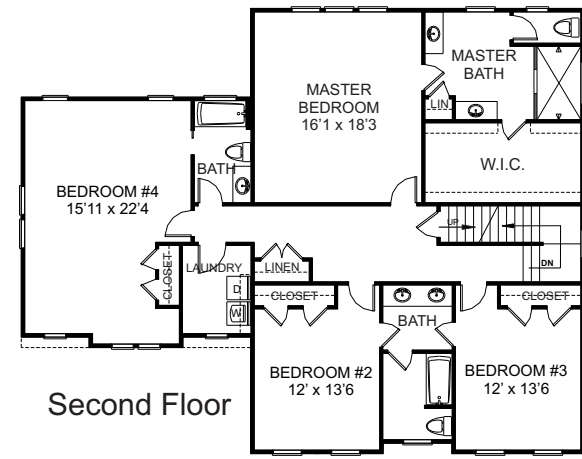

Farmington

3403

4 Bedroom Home with 3.5 Full Baths.

Floor plans may vary from artist's representation, some items are optional and are available at additional costs.

www.rwbuilder.com

Approx. Sq. Footage
1529 1st Floor
1874 2nd Floor
=====
3,403 Total Sq. Ft.
427 Unfin. 3rd Fl.